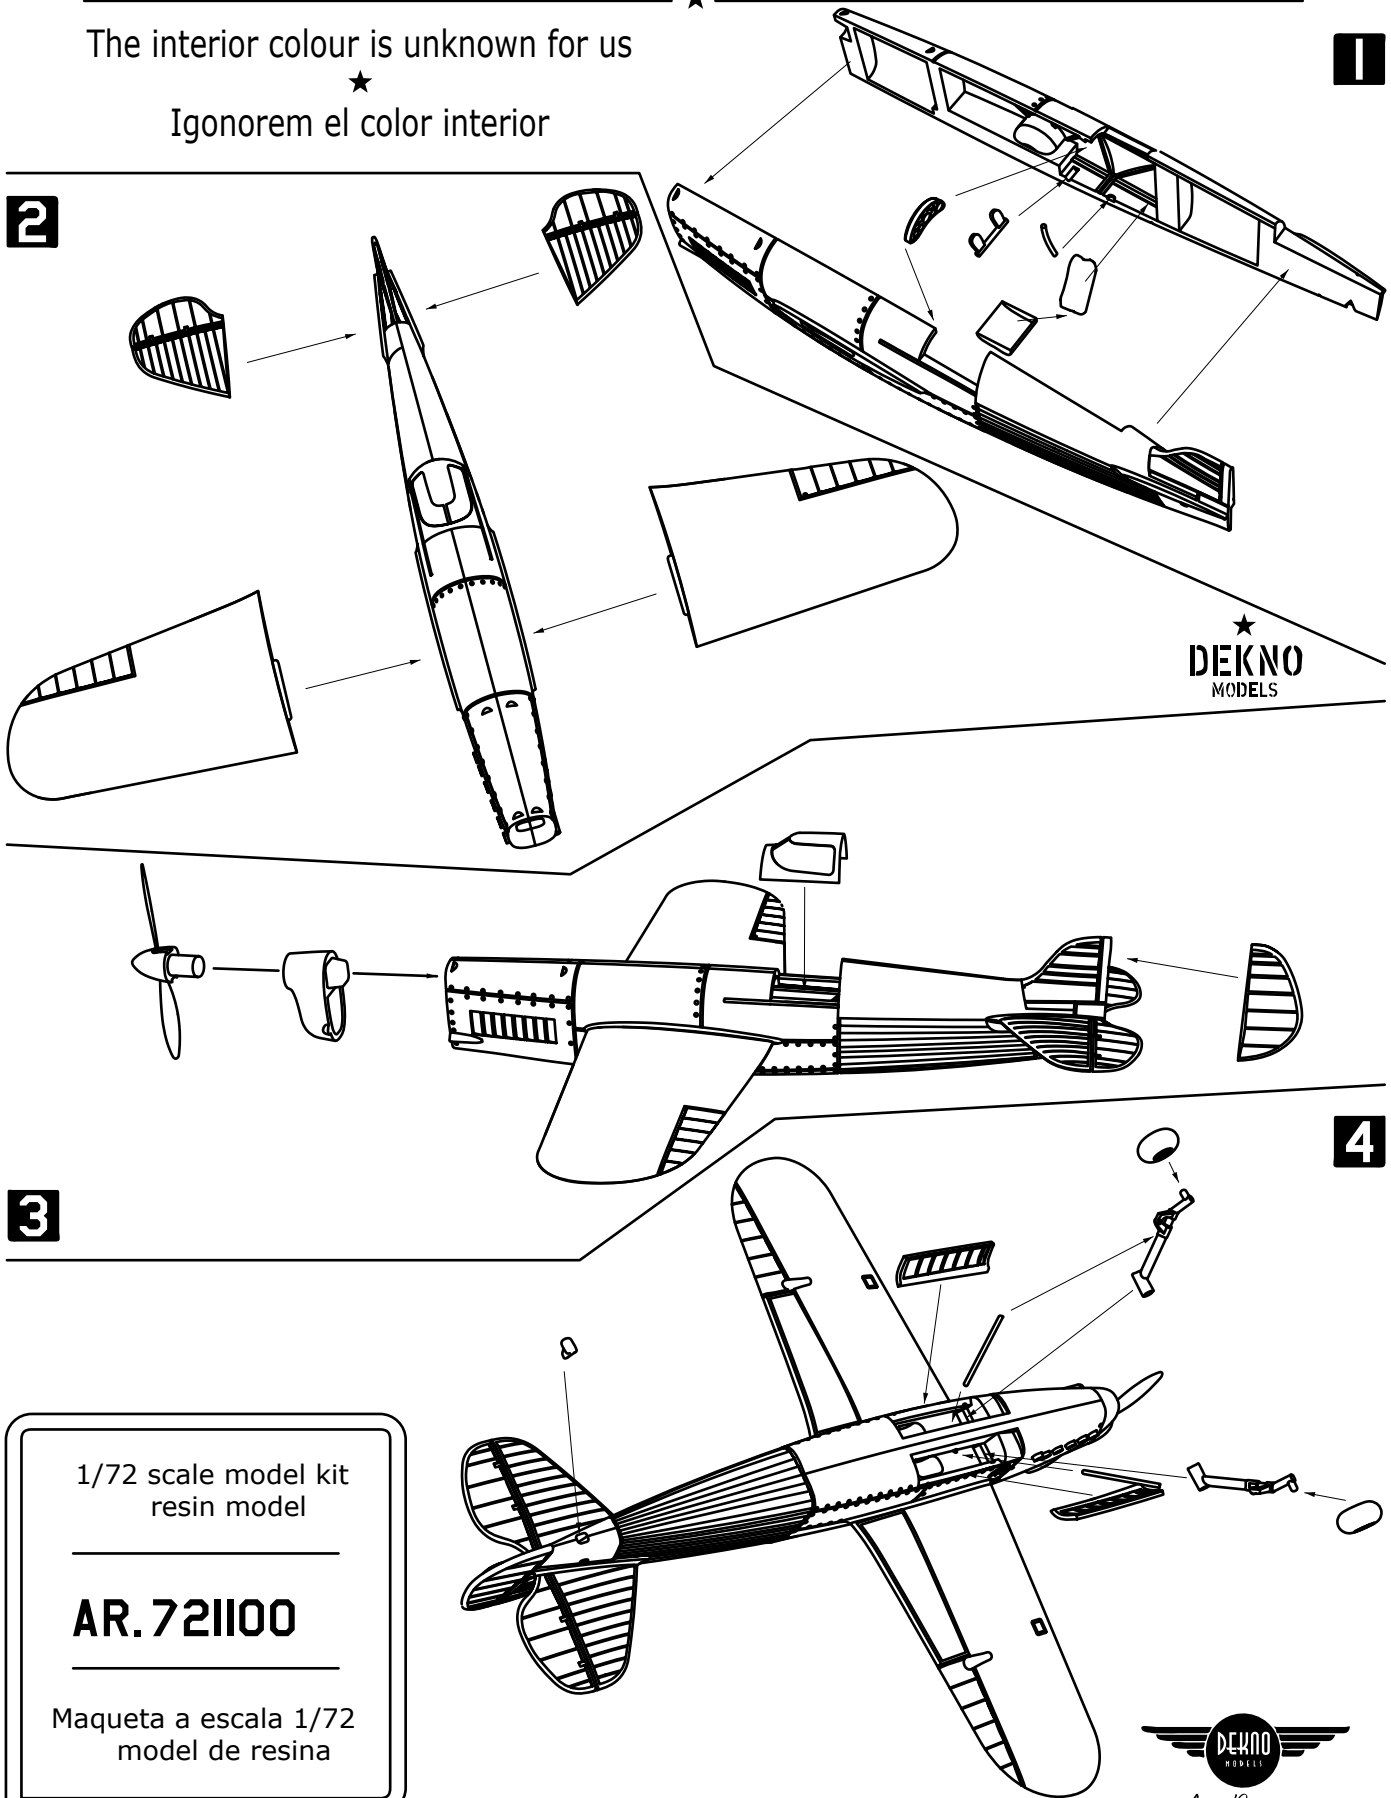

# Art Chester "The GOON"

1938 - 39 National Air Races

- From Art Chester one of the Mustang s designers -

The interior colour is unknown for us

★  
Igonorem el color interior

1/72 scale model kit  
resin model

**AR.721100**

Maqueta a escala 1/72  
model de resina

Painting scheme

Esquema de pintura

Pale cream  
Crema pàlida

Black  
Negre

Before 1938 NAR

Abans dels NAR de 1938